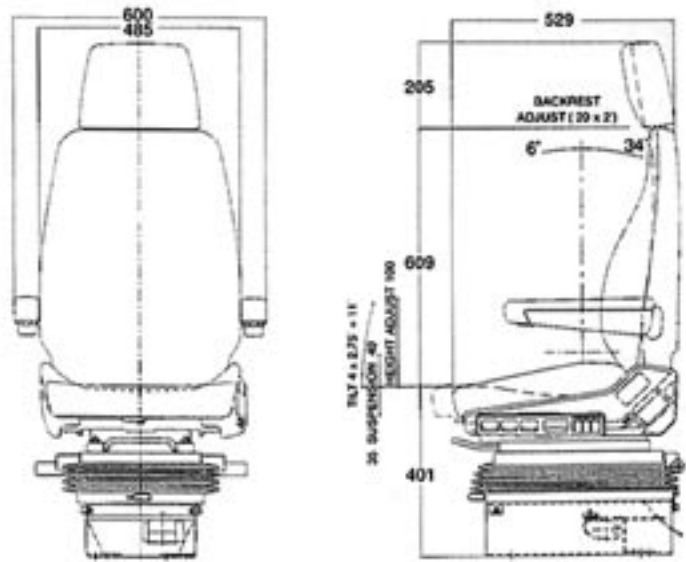

Features

ISRI® seats feature superior technical design, ensuring long-lasting performance and comfort. All seats meet international quality and safety standards.

Back Rest

Adjusts in 2 degree increments to fit any body contour. Strong polyurethane back prevents upholstery wear and tear.

Air Lumbar

Provides back support with upper and lower settings, ensuring comfort during lengthy sitting.

Air Side Bolster

Offers desired side support to avoid body side-sway.

Seat Cushion

Provides optimum comfort and support for any any leg shape or size. Six position adjustment 2 inches total.

Adjustable Seat Tilt

Allows entire seat to tilt to four separate positions.

Self-Leveling Air Suspension

Sets automatically when user sits down for optimal height and weight positioning. 40mm upward and 35mm downward strokes.

Air Height Adjustment

Moves seat up or down independent of other seat settings. 4 inches total travel.

Fore/Aft Adjustment

7 1/2 inches total travel.

Adjustable Shock Absorber

Choose stiff or soft ride infinitely.

Quick Air Release

Exhausts all air from suspension, allowing for easy entry/exit. Returns seat to previous position.

Isolator

Reduces horizontal vibration, ensuring smooth ride.

SHOWN WITH • SEAT SUSPENSION AT MID-RIDE • SEAT HEIGHT ADJUSTED LOW POSITION
DIMENSION IN MM (with standard 5 inch riser)

Options

In addition to the numerous standard features of the 6800, many efficient accessories are also available.

****Features****

- **Headrest**—Four-way adjustable
- **Armrest**—Adjustable, polyurethane pad or upholstery pad
- **Seat Belt/Tethers**—Two-point lap with automatic locking retractor, external tethers are adjustable
- **Riser**—Custom risers and bolt patterns for all applications
- **Customized upholstery**—Available in endless array of textures, fabrics and colors
- **Heaters**—Heating elements for seat and back rest